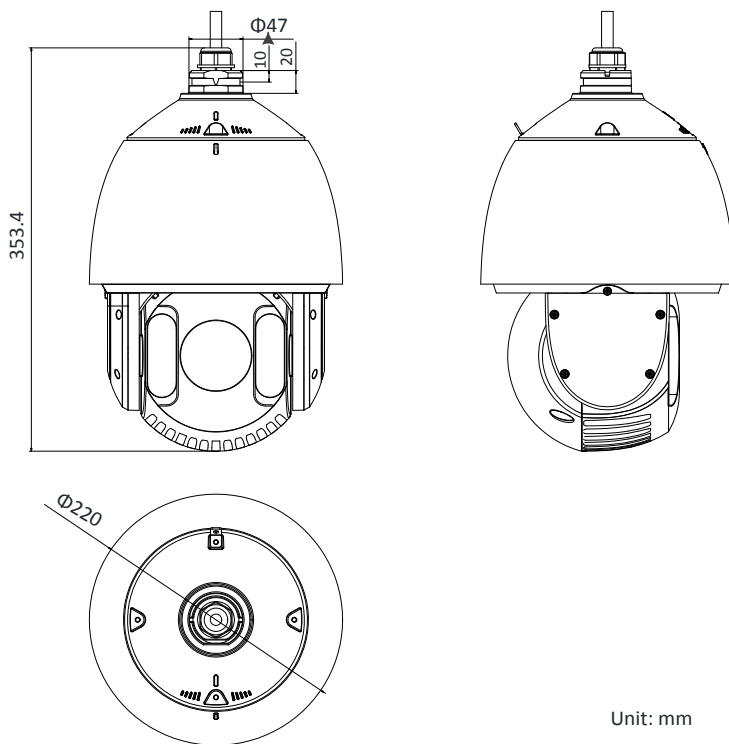

Available Model

DS-2DE7425IW-AE (B), 24 VAC & Hi-PoE

Dimensions

Unit: mm

Accessory

Optional:

DS-1604ZJ
Wall Mount

DS-1602ZJ
Wall Mount